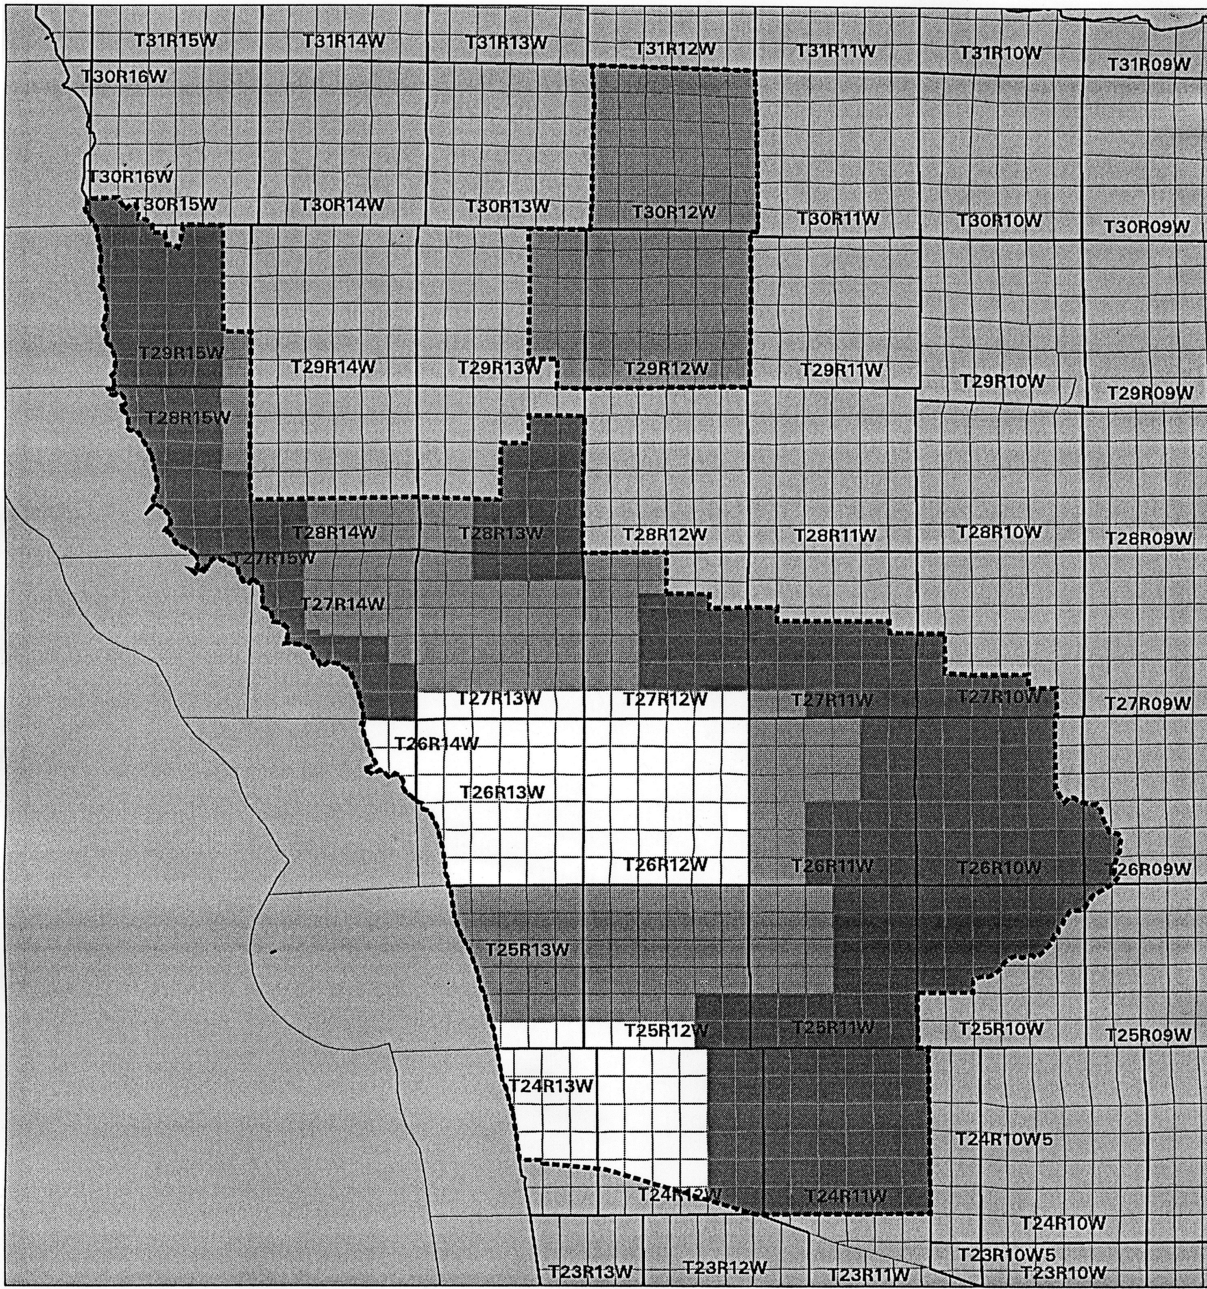

WAC 222-16-086 Northern spotted owl special emphasis areas and goals. "Spotted owl special emphasis areas (SOSEA)" means the following geographic areas and the associated goals as mapped. Detailed maps of the SOSEAs indicating the boundaries and goals are available from the department at its regional offices.

(1) Columbia Gorge SOSEA

-  Demographic Support
-  Dispersal Support
-  Combination of Dispersal Support and Demographic Support
-  SOSEA Boundary

(2) Entiat SOSEA

-  Demographic Support
-  Dispersal Support
-  Combination of Dispersal Support and Demographic Support
-  SOSEA Boundary

(3) Finney Block SOSEA

-  Demographic Support
-  Dispersal Support
-  Combination of Dispersal Support and Demographic Support
-  SOSEA Boundary

(4) Hoh-Clearwater/Coastal Link SOSEA

- Demographic Support
- Dispersal Support
- Combination of Dispersal Support and Demographic Support
- SOSEA Boundary

(5) I-90 East SOSEA

- Demographic Support
- Dispersal Support
- Combination of Dispersal Support and Demographic Support
- SOSEA Boundary

(6) I-90 West SOSEA

-  Demographic Support
-  Dispersal Support
-  Combination of Dispersal Support and Demographic Support
-  SOSEA Boundary