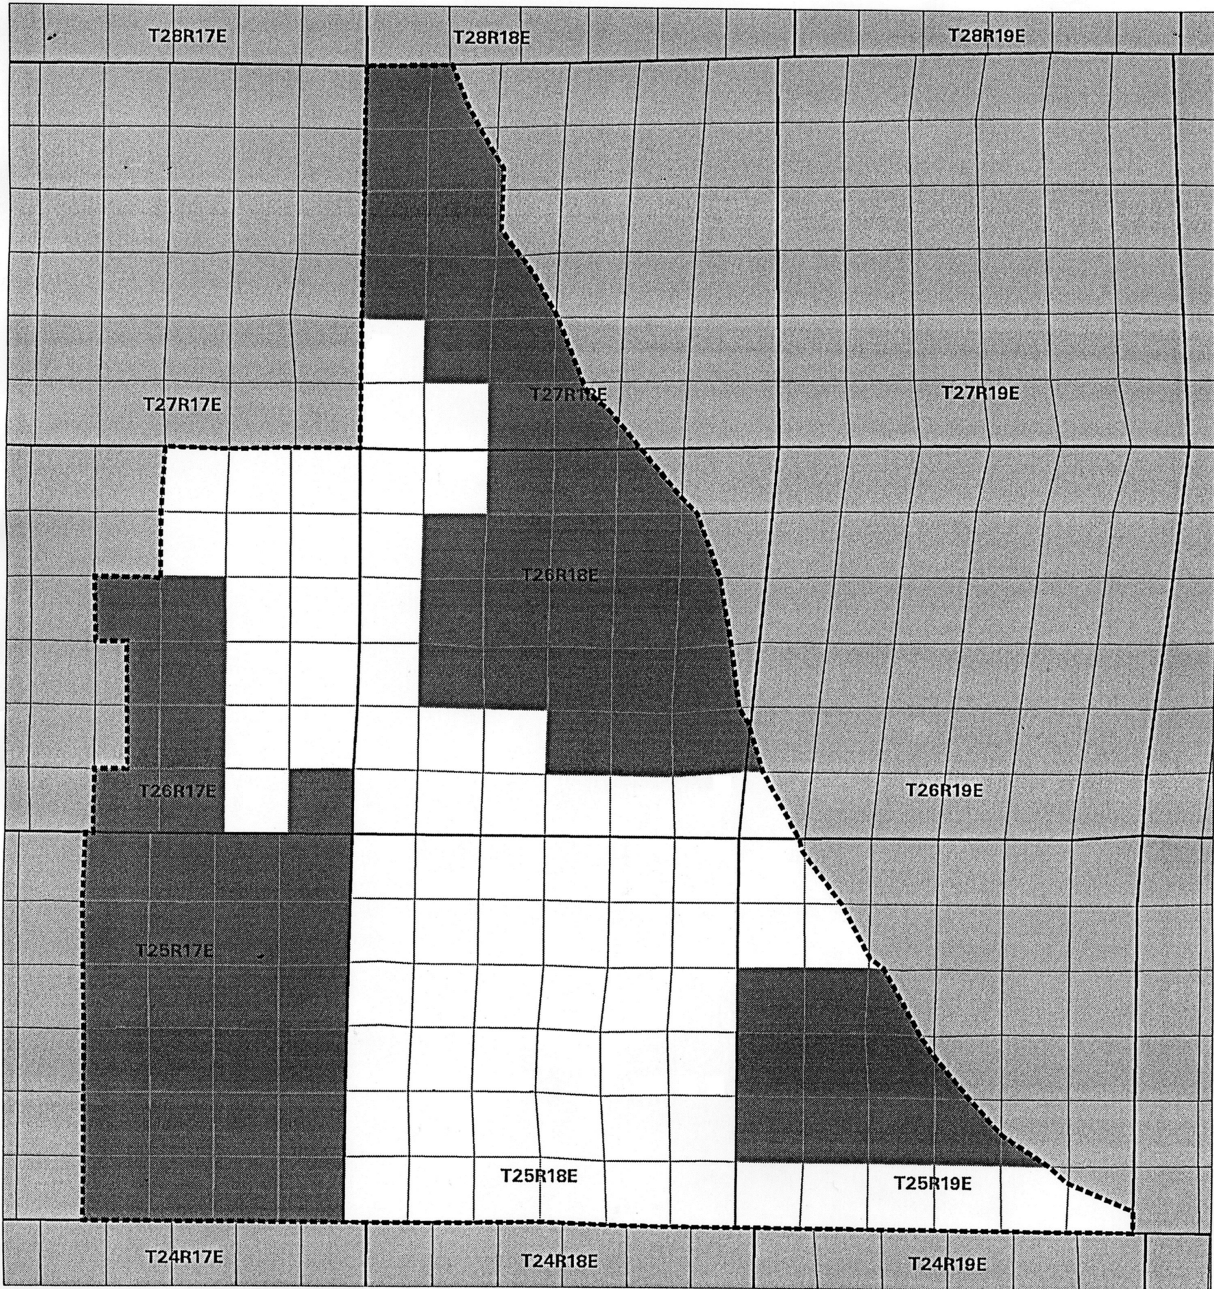

WAC 222-16-086 Northern spotted owl special emphasis areas and goals. "Spotted owl special emphasis areas (SOSEA)" means the following geographic areas and the associated goals as mapped. Detailed maps of the SOSEAs indicating the boundaries and goals are available from the department at its regional offices.

(1) Columbia Gorge SOSEA

-  Demographic Support
-  Dispersal Support
-  Combination of Dispersal Support and Demographic Support
-  SOSEA Boundary

(2) Entiat SOSEA

-  Demographic Support
-  Dispersal Support
-  Combination of Dispersal Support and Demographic Support
-  SOSEA Boundary

(3) Finney Block SOSEA

-  Demographic Support
-  Dispersal Support
-  Combination of Dispersal Support and Demographic Support
-  SOSEA Boundary

(4) Hoh-Clearwater/Coastal Link SOSEA

- Demographic Support
- Dispersal Support
- Combination of Dispersal Support and Demographic Support
- SOSEA Boundary

(5) I-90 East SOSEA

- Demographic Support
- Dispersal Support
- Combination of Dispersal Support and Demographic Support
- SOSEA Boundary

(6) I-90 West SOSEA

-  Demographic Support
-  Dispersal Support
-  Combination of Dispersal Support and Demographic Support
-  SOSEA Boundary