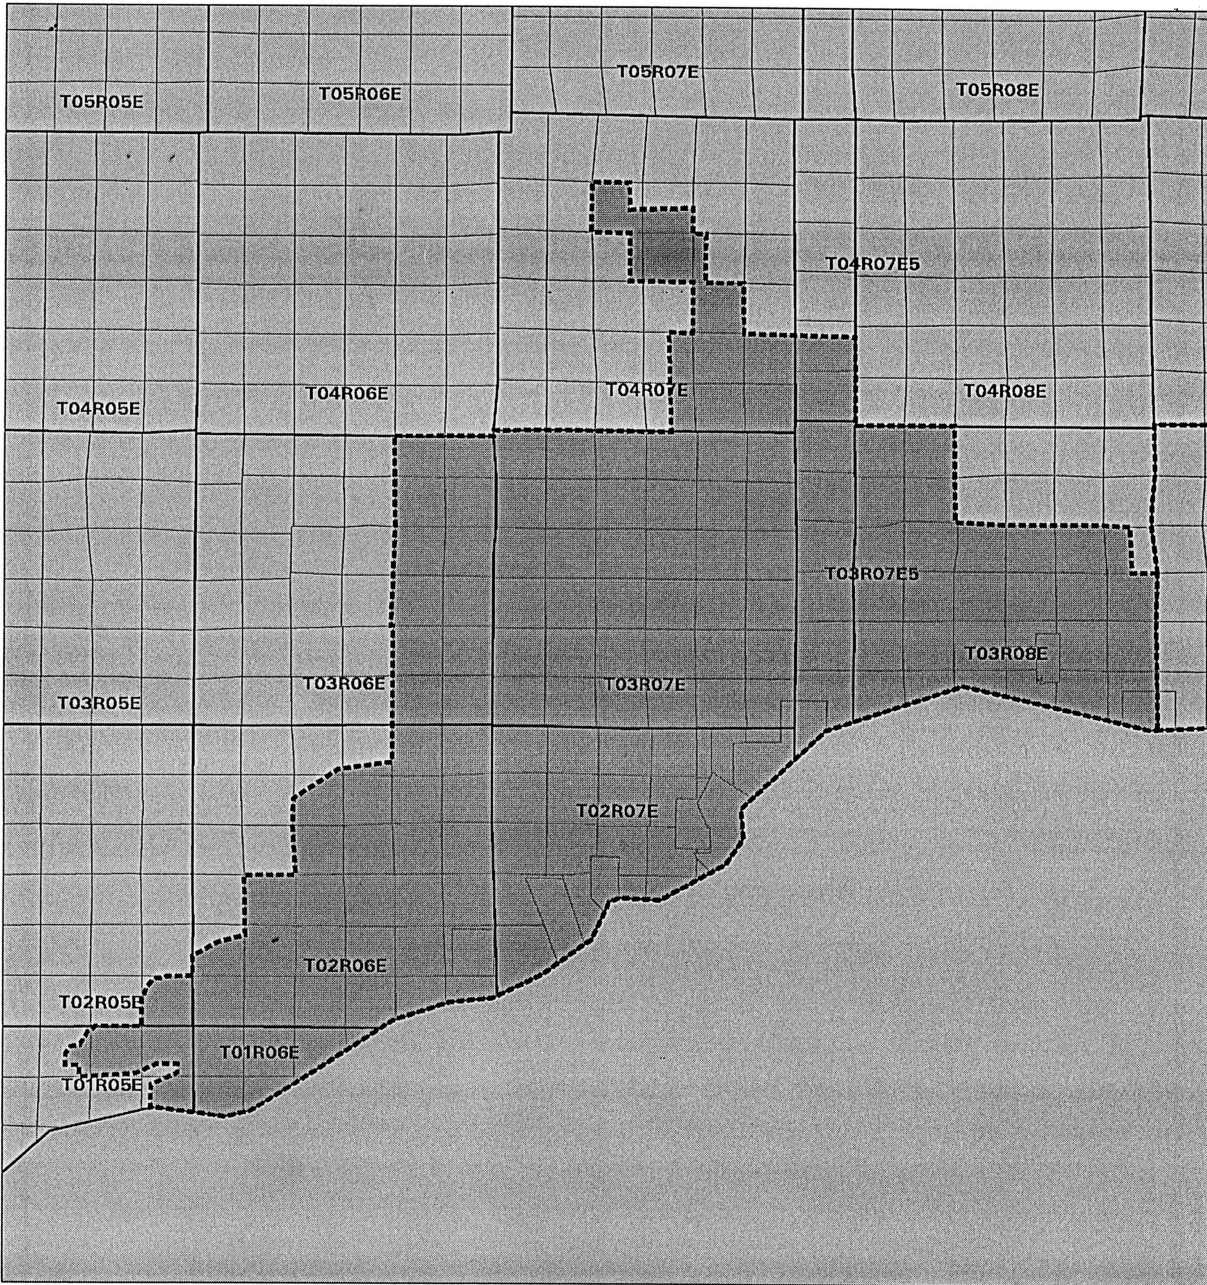

WAC 222-16-086 Northern spotted owl special emphasis areas and goals. "Spotted owl special emphasis areas (SOSEA)" means the following geographic areas and the associated goals as mapped. Detailed maps of the SOSEAs indicating the boundaries and goals are available from the department at its regional offices.

(1) Columbia Gorge SOSEA

-  Demographic Support
-  Dispersal Support
-  Combination of Dispersal Support and Demographic Support
-  SOSEA Boundary

(2) Entiat SOSEA

-  Demographic Support
-  Dispersal Support
-  Combination of Dispersal Support and Demographic Support
-  SOSEA Boundary

(3) Finney Block SOSEA

-  Demographic Support
-  Dispersal Support
-  Combination of Dispersal Support and Demographic Support
-  SOSEA Boundary

(4) Hoh-Clearwater/Coastal Link SOSEA

- Demographic Support
- Dispersal Support
- Combination of Dispersal Support and Demographic Support
- SOSEA Boundary

(5) I-90 East SOSEA

- Demographic Support
- Dispersal Support
- Combination of Dispersal Support and Demographic Support
- SOSEA Boundary

(6) I-90 West SOSEA

-  Demographic Support
-  Dispersal Support
-  Combination of Dispersal Support and Demographic Support
-  SOSEA Boundary