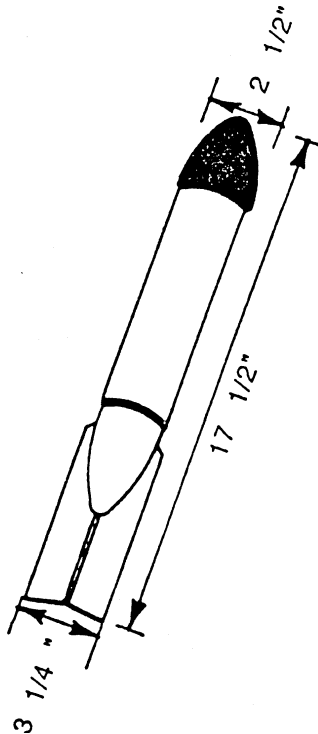

WAC 296-52-802 Acceptable warning signs for typical avalanche control devices (duds).

DANGER
EXPLOSIVES ON THE MOUNTAIN

Unexploded warheads, projectiles, or hand charges used in avalanche control may be found in target areas or in avalanche runout zones.

UNEXPLODED WARHEADS
WARHEAD MAY BE DISTORTED
FROM IMPACT.

AVALAUNCHER PROJECTILE

RED OPAQUE BODY,
RED TRANSLUCENT FINS.

DYNAMITE HANDCHARGE
COLORED WRAPPING,
WILL USUALLY HAVE FUSE.

If you find an unexploded (dud) charge, do the following:

1. Do not disturb or touch!
2. Mark the location within 5 to 10 feet.
3. Immediately report the location.

[Statutory Authority: RCW 49.17.010, 49.17.040, 49.17.050, 49.17.060.
WSR 06-19-074, § 296-52-802, filed 9/19/06, effective 12/1/06.]